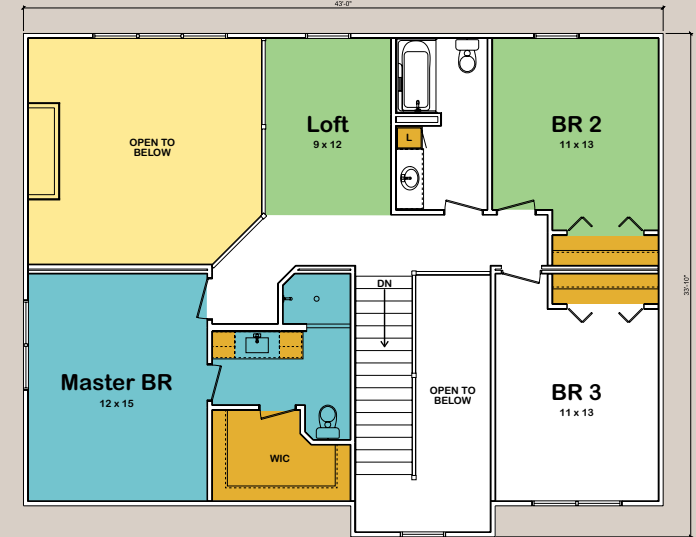

The Madison

- Beautiful Two Story Home
- Spacious Open Floorplan
- Grand Foyer Entrance
- Gorgeous Kitchen with Walk-In Pantry
- Loft Area Overlooking Great Room
- Elegant Fireplace in Great Room
- Spacious Master Bedroom with Crown Molding
- Luxury Master Bath with Walk-In Marble Shower
- Rear Foyer with Closet
- Large and Useful Flex Room

HomewayHomes.com

2,173 sq. ft.
3 bedroom
2 1/2 bath

MODEL HOME CENTER
140 East Martin Drive
Goodfield, IL 61742
309.965.2312

The Madison

entertaining

de-stressing

storing

flexible living