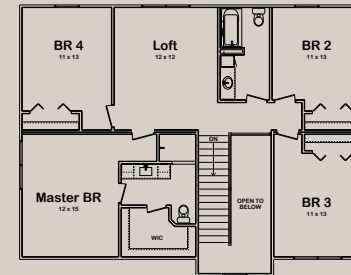

The Madison

- Beautiful Two Story Home
- Spacious Open Floorplan
- Grand Foyer Entrance
- Gorgeous Kitchen with Walk-In Pantry
- Loft Area Overlooking Great Room
- Elegant Fireplace in Great Room
- Spacious Master Bedroom with Crown Molding
- Luxury Master Bath with Walk-In Marble Shower
- Rear Foyer with Closet
- Large and Useful Flex Room

HomewayHomes.com

2,173 sq. ft.
3 bedroom
2 1/2 bath

MODEL HOME CENTER
140 East Martin Drive
Goodfield, IL 61742
309.965.2312

The Madison

entertaining

de-stressing

storing

flexible living