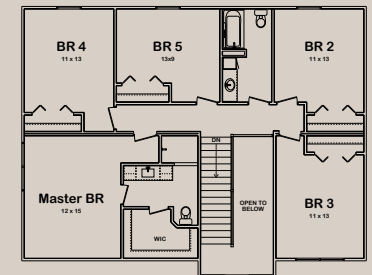

Quality Built for Better Living