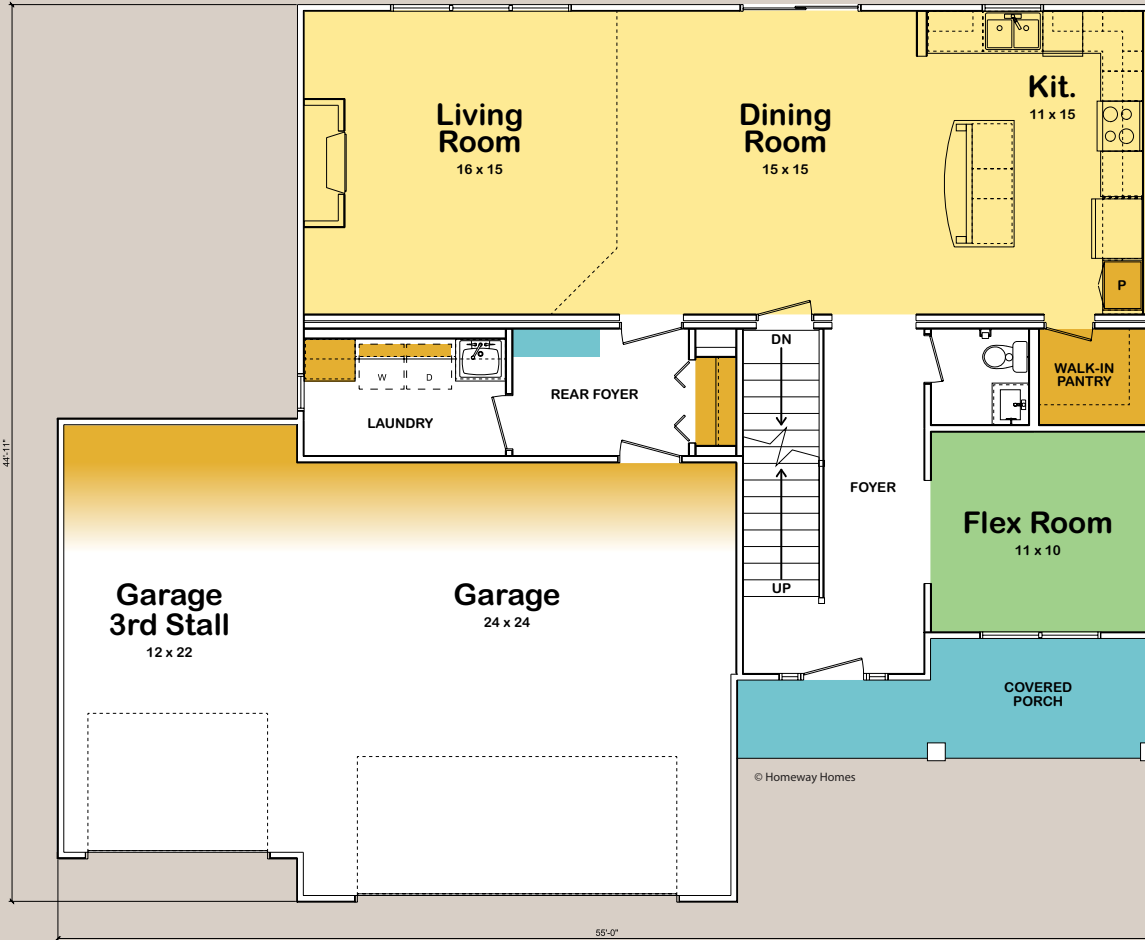

The Madison

- Beautiful Two Story Home
- Spacious Open Floorplan
- Grand Foyer Entrance
- Gorgeous Kitchen with Walk-In Pantry
- Loft Area Overlooking Great Room
- Elegant Fireplace in Great Room
- Spacious Master Bedroom with Crown Molding
- Luxury Master Bath with Walk-In Marble Shower
- Rear Foyer with Closet
- Large and Useful Flex Room

HomewayHomes.com

2,173 sq. ft.
3 bedroom
2 1/2 bath

MODEL HOME CENTER
140 East Martin Drive
Goodfield, IL 61742
309.965.2312

The Madison

entertaining

de-stressing

storing

flexible living

Optional 4 bedroom option

Optional 5 bedroom option

Quality Built for Better Living